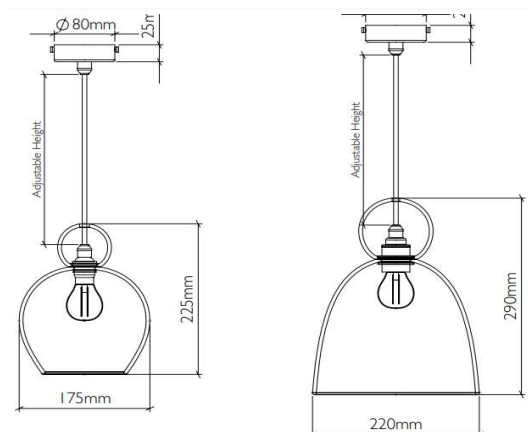

Model Name

Glass Pendant / DL-CGL14-15

Description

Decorative Light

Technical description

Image

Dimension

14.1 -
Dia=175mm
H=225mm

14.2 -
Dia=220mm
H=290mm

Frame

Glass

Color Tempertaure

3000K

Power

15W

Total Luminous Flux

Pendant

Optics

E27 Holder

Dimming

NON-Dimmable

Operating Voltage

220-240 VAC

Standard Lifetime

L70 minimum at 50,000
burning hours

Dimension diagram

14.1

14.2

Remarks:-

Address: Plot #7 Saroorpur-Nangla Industrial Area, Ballabgarh-Sohna Road, Faridabad-121005

Email: info@sovitron.com